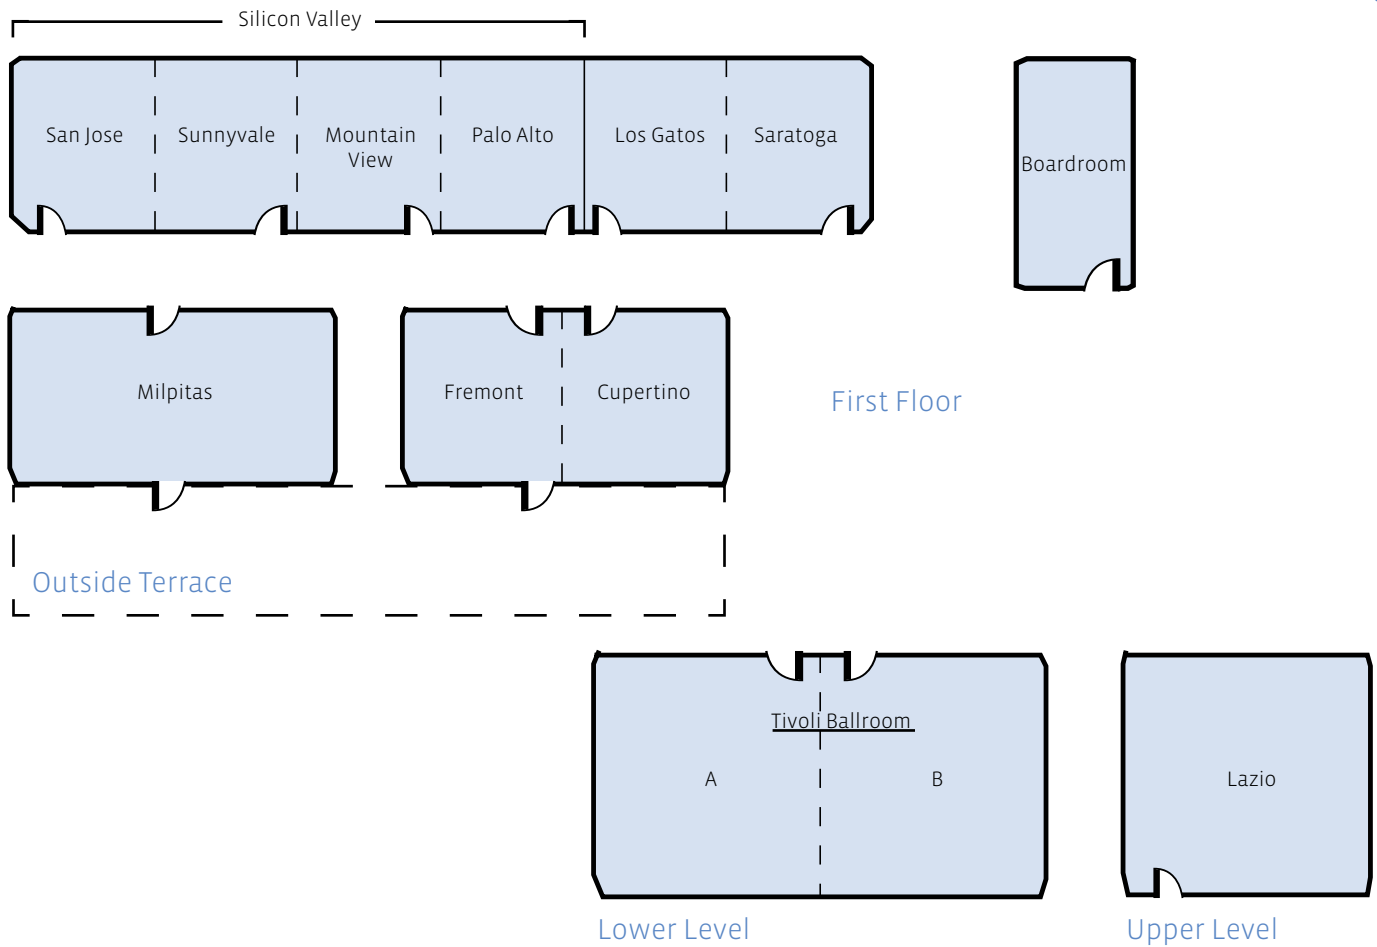

Sheraton San Jose

1801 Barber Lane · Milpitas, California 95035 · United States
T (408) 943-0600 sheraton.com

Room Dimensions & Seating Capacity

Room Name	Square Feet	Dimensions	Ceiling Height	Banquet	Theater	Conference	Classroom
Silicon Valley	1456	26' x 56'	9'	100	120	32	70
San Jose	364	26' x 14'	9'	20	25	15	20
Sunnyvale	364	26' x 14'	9'	20	25	15	20
Mountain View	364	26' x 14'	9'	20	25	15	20
Palo Alto	364	26' x 14'	9'	20	25	15	20
Los Gatos	364	26' x 14'	9'	20	25	15	10
Saratoga	364	26' x 14'	9'	20	25	15	10
Milpitas	858	26' x 33'	9'	60	65	30	35
Fremont	494	26' x 19'	9'	30	30	15	20
Cupertino	364	26' x 14'	9'	20	25	15	15
Lazio	1056	32' x 33'	9'	80	100	-	50
Tivoli Ballroom	2112	64' x 33'	12'	234	300	-	150
A	1056	32' x 33'	12'	80	100	-	50
B	1056	32' x 33'	12'	80	100	-	50
Boardroom	315	20' x 15'	9'	10	-	10	-
Outdoor Terrace	667	46' x 14'	-	80	100	-	-